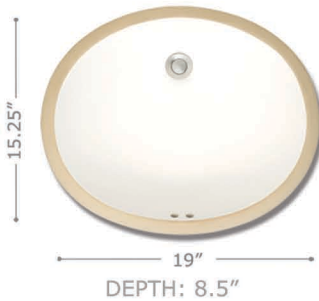

## VITREOUS CHINA COLLECTION

LS1916 (2210 equivalent)  
OVAL UNDERMOUNT

LS1714 (2209 equivalent)  
OVAL UNDERMOUNT

LS2014  
RECTANGLE UNDERMOUNT

VC2117  
OVAL UNDERMOUNT

VC2017  
OVAL TOP MOUNT

VC1919  
ROUND TOP MOUNT