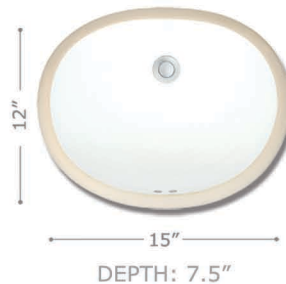

VC1714
OVAL UNDERMOUNT