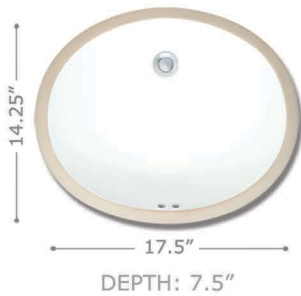

## VITREOUS CHINA COLLECTION

LS1916 (2210 equivalent)  
OVAL UNDERMOUNT

LS1714 (2209 equivalent)  
OVAL UNDERMOUNT

LS2014  
RECTANGLE UNDERMOUNT

VC2117  
OVAL UNDERMOUNT

VC2017  
OVAL TOP MOUNT

VC1919  
ROUND TOP MOUNT