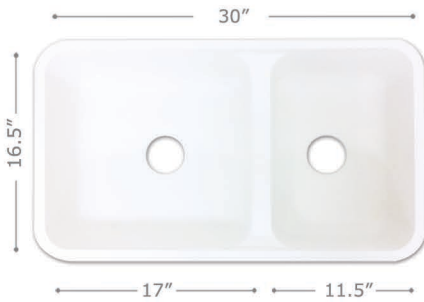

## SOLID SURFACE COLLECTION

**GEM-1729D**  
50/50 KITCHEN - DEPTHS: 9"

**GEM-2917D REVERSIBLE**  
60/40 KITCHEN - DEPTHS: 9"

**GEM-1114DR REVERSE 1114DL**  
60/40 KITCHEN - DEPTHS: 8.5"

**GEM-3016D REVERSIBLE**  
60/40 KITCHEN - DEPTHS: 8"

**GEM-1930D**  
40/60 KITCHEN - DEPTHS: 7"/9"

**GEM-2015S**  
UTILITY - DEPTH: 8.5"

**GEM-1616S**  
UTILITY - DEPTH: 8.5"

**GEM-1812VO**  
VANITY w/ overflow - DEPTH 5"

**GEM-1613VO**  
VANITY w/ overflow - DEPTH 5.25"