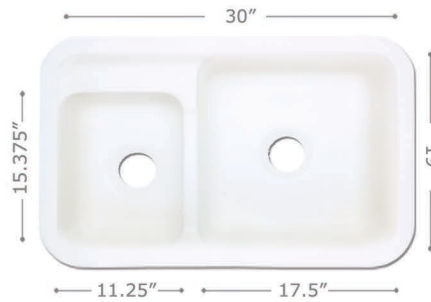

## SOLID SURFACE COLLECTION

**GEM-1729D**  
50/50 KITCHEN - DEPTHS: 9"

**GEM-2917D REVERSIBLE**  
60/40 KITCHEN - DEPTHS: 9"

**GEM-1114DR REVERSE 1114DL**  
60/40 KITCHEN - DEPTHS: 8.5"

**GEM-3016D REVERSIBLE**  
60/40 KITCHEN - DEPTHS: 8"

**GEM-1930D**  
40/60 KITCHEN - DEPTHS: 7"/9"

**GEM-2015S**  
UTILITY - DEPTH: 8.5"

**GEM-1616S**  
UTILITY - DEPTH: 8.5"

**GEM-1812VO**  
VANITY w/ overflow - DEPTH 5"

**GEM-1613VO**  
VANITY w/ overflow - DEPTH 5.25"