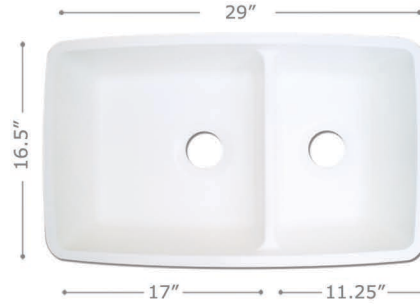

## SOLID SURFACE COLLECTION

**GEM-1729D**  
50/50 KITCHEN - DEPTHS: 9"

**GEM-2917D REVERSIBLE**  
60/40 KITCHEN - DEPTHS: 9"

**GEM-1114DR REVERSE 1114DL**  
60/40 KITCHEN - DEPTHS: 8.5"

**GEM-3016D REVERSIBLE**  
60/40 KITCHEN - DEPTHS: 8"

**GEM-1930D**  
40/60 KITCHEN - DEPTHS: 7"/9"

**GEM-2015S**  
UTILITY - DEPTH: 8.5"

**GEM-1616S**  
UTILITY - DEPTH: 8.5"

**GEM-1812VO**  
VANITY w/ overflow - DEPTH 5"

**GEM-1613VO**  
VANITY w/ overflow - DEPTH 5.25"