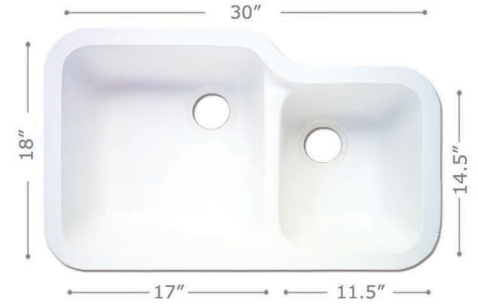

## SOLID SURFACE COLLECTION

**GEM-1729D**  
50/50 KITCHEN - DEPTHS: 9"

**GEM-2917D REVERSIBLE**  
60/40 KITCHEN - DEPTHS: 9"

**GEM-1114DR REVERSE 1114DL**  
60/40 KITCHEN - DEPTHS: 8.5"

**GEM-3016D REVERSIBLE**  
60/40 KITCHEN - DEPTHS: 8"

**GEM-1930D**  
40/60 KITCHEN - DEPTHS: 7"/9"

**GEM-2015S**  
UTILITY - DEPTH: 8.5"

**GEM-1616S**  
UTILITY - DEPTH: 8.5"

**GEM-1812VO**  
VANITY w/ overflow - DEPTH 5"

**GEM-1613VO**  
VANITY w/ overflow - DEPTH 5.25"