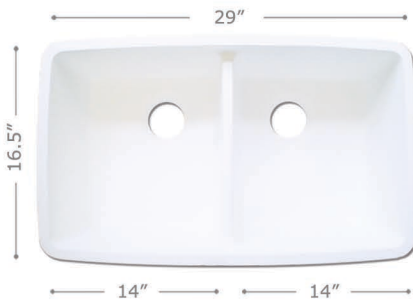

## SOLID SURFACE COLLECTION

**GEM-1729D**  
50/50 KITCHEN - DEPTHS: 9"

**GEM-2917D REVERSIBLE**  
60/40 KITCHEN - DEPTHS: 9"

**GEM-1114DR REVERSE 1114DL**  
60/40 KITCHEN - DEPTHS: 8.5"

**GEM-3016D REVERSIBLE**  
60/40 KITCHEN - DEPTHS: 8"

**GEM-1930D**  
40/60 KITCHEN - DEPTHS: 7"/9"

**GEM-2015S**  
UTILITY - DEPTH: 8.5"

**GEM-1616S**  
UTILITY - DEPTH: 8.5"

**GEM-1812VO**  
VANITY w/ overflow - DEPTH 5"

**GEM-1613VO**  
VANITY w/ overflow - DEPTH 5.25"